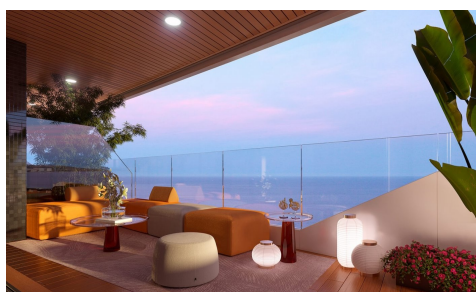

Apartment in Benidorm

€675,000

3

2

105m²

N/A

Located in Benidorm Next to Playa de Poniente. New residential with sea views with 220 homes with 2, 3 and 4 bedrooms in a glass tower with spacious terraces with views. Equipment : Appliances: Hood, Oven and touch-control induction hob, Refrigerator, Dishwasher, Washing machine, Pre-installation for dryer and microwave. Shower screen with safety glass, Mirror, Lighting with LED spotlights Air-conditioning Aerothermal The common areas are equipped with a swimming pool for adults, a children's pool, spa, jacuzzis, chillout, children's play area, two paddle tennis courts. Heated pool and gym on the 26th floor with great views of the sea. Coworking area. Each house has a parking space and a storage...(Ask for More Details!)