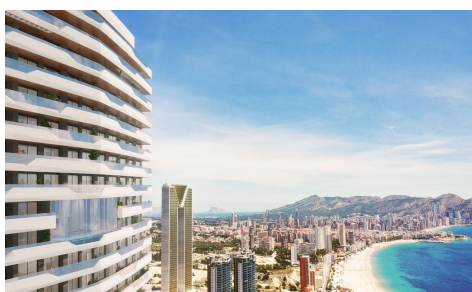

Apartment in Benidorm

€675,000

3

2

105m²

N/A

Located in Benidorm Next to Playa de Poniente. New residential with sea views with 220 homes with 2, 3 and 4 bedrooms in a glass tower with spacious terraces with views. Equipment : Appliances: Hood, Oven and touch-control induction hob, Refrigerator, Dishwasher, Washing machine, Pre-installation for dryer and microwave. Shower screen with safety glass, Mirror, Lighting with LED spotlights Air-conditioning Aerothermal The common areas are equipped with a swimming pool for adults, a children's pool, spa, jacuzzis, chillout, children's play area, two paddle tennis courts. Heated pool and gym on the 26th floor with great views of the sea. Coworking area. Each house has a parking space and a storage...(Ask for More Details!)