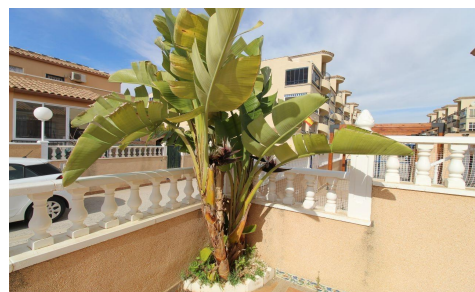

SPS14884Y

Town House in Orihuela

€195,000

2

1

80m²

N/A

N/A